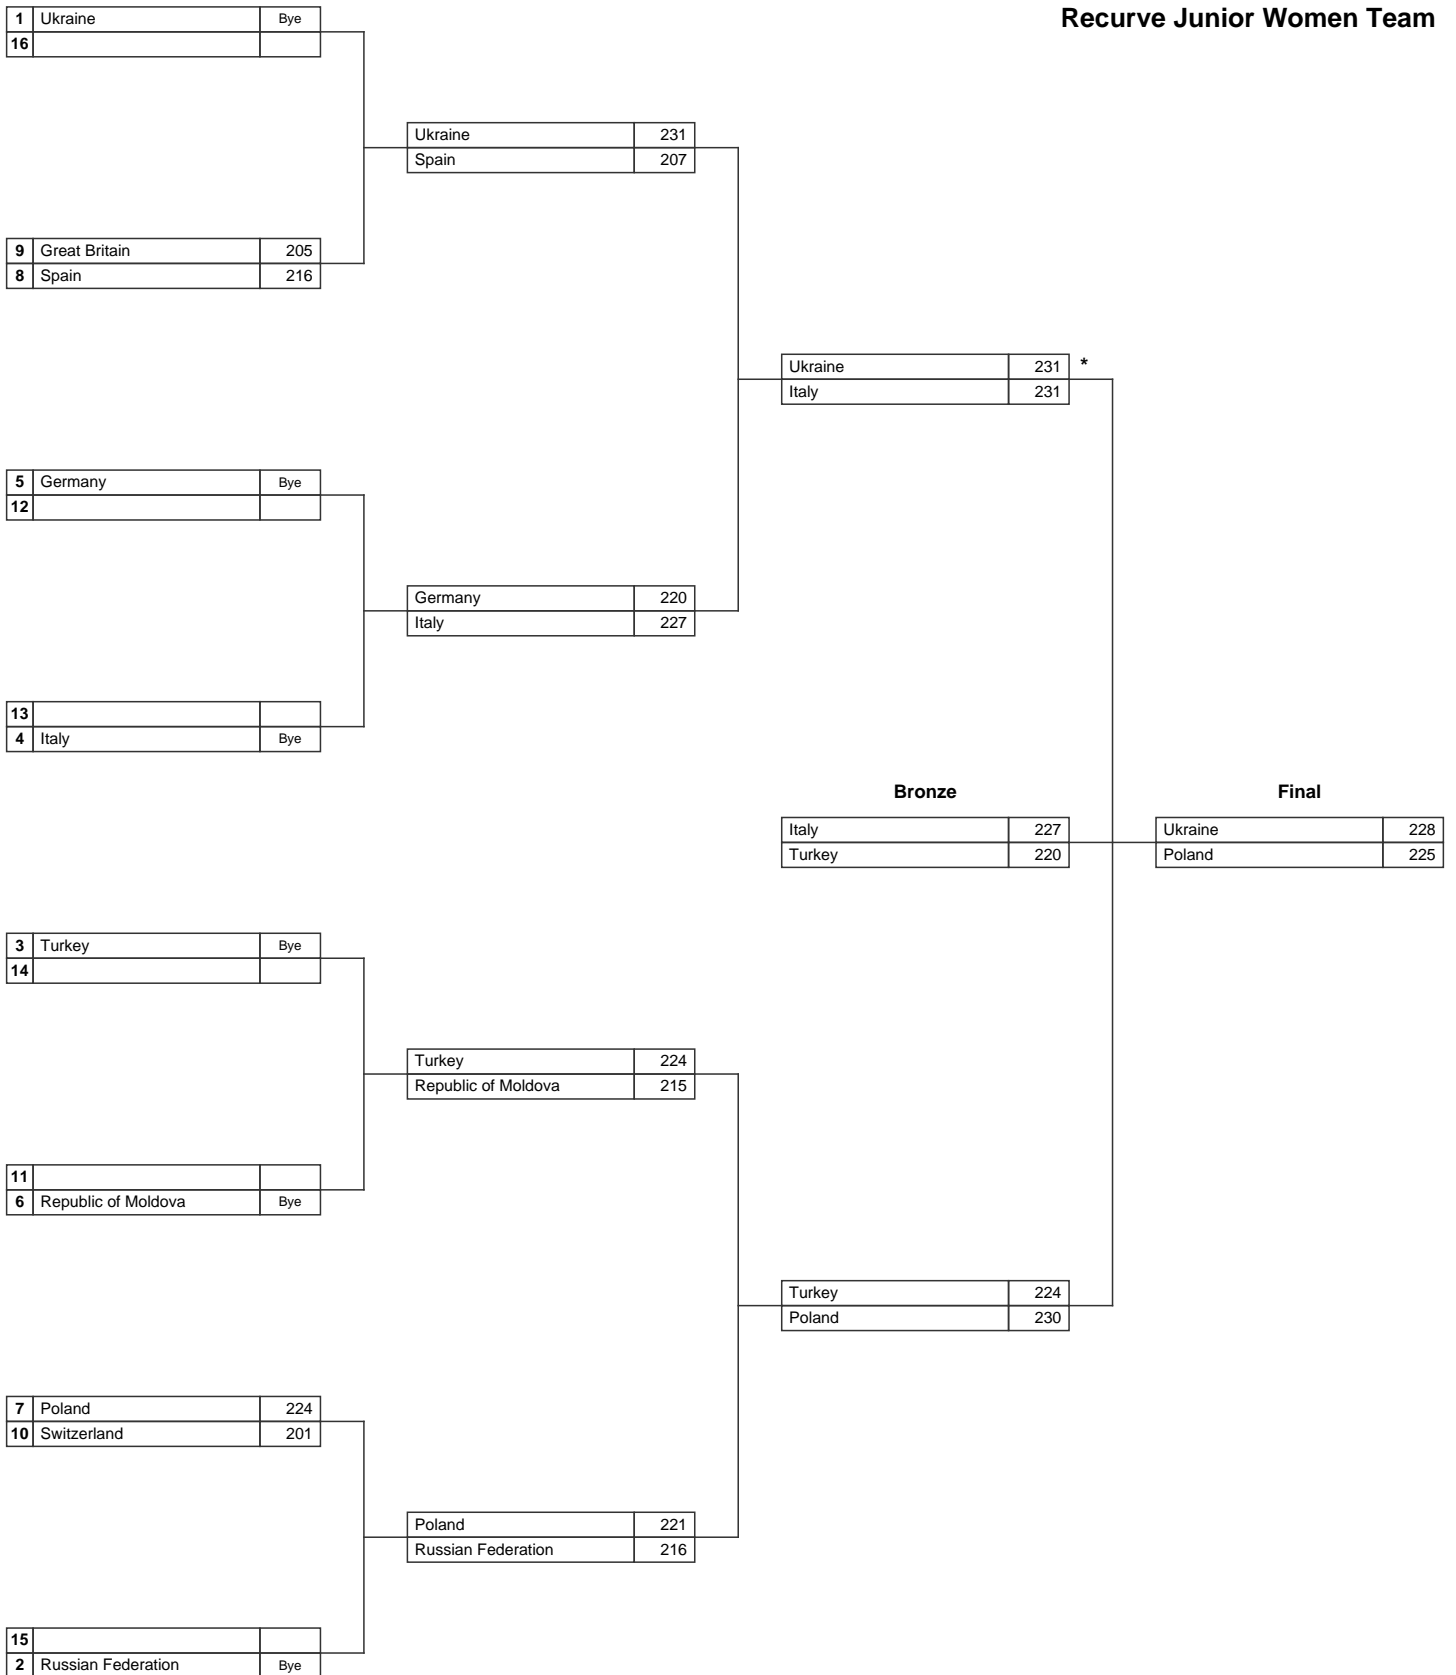

XI European and Mediterranean Indoor Archery Championship

European and Mediterranean Archery Union (EMAU)
Torino (Italy), From 03-03-2008 to 08-03-2008

Recurve Junior Women Team

XI European and Mediterranean Indoor Archery Championship

European and Mediterranean Archery Union (EMAU)
Torino (Italy), From 03-03-2008 to 08-03-2008

Compound Junior Men Team

1	Switzerland	Bye
8		

5	Great Britain	224
4	Turkey	226

Switzerland	236
Turkey	230

Bronze	
Turkey	224
Russian Federation	227

Final	
Switzerland	226
Italy	227

3	Russian Federation	Bye
6		

Russian Federation	221
Italy	224

7		
2	Italy	Bye