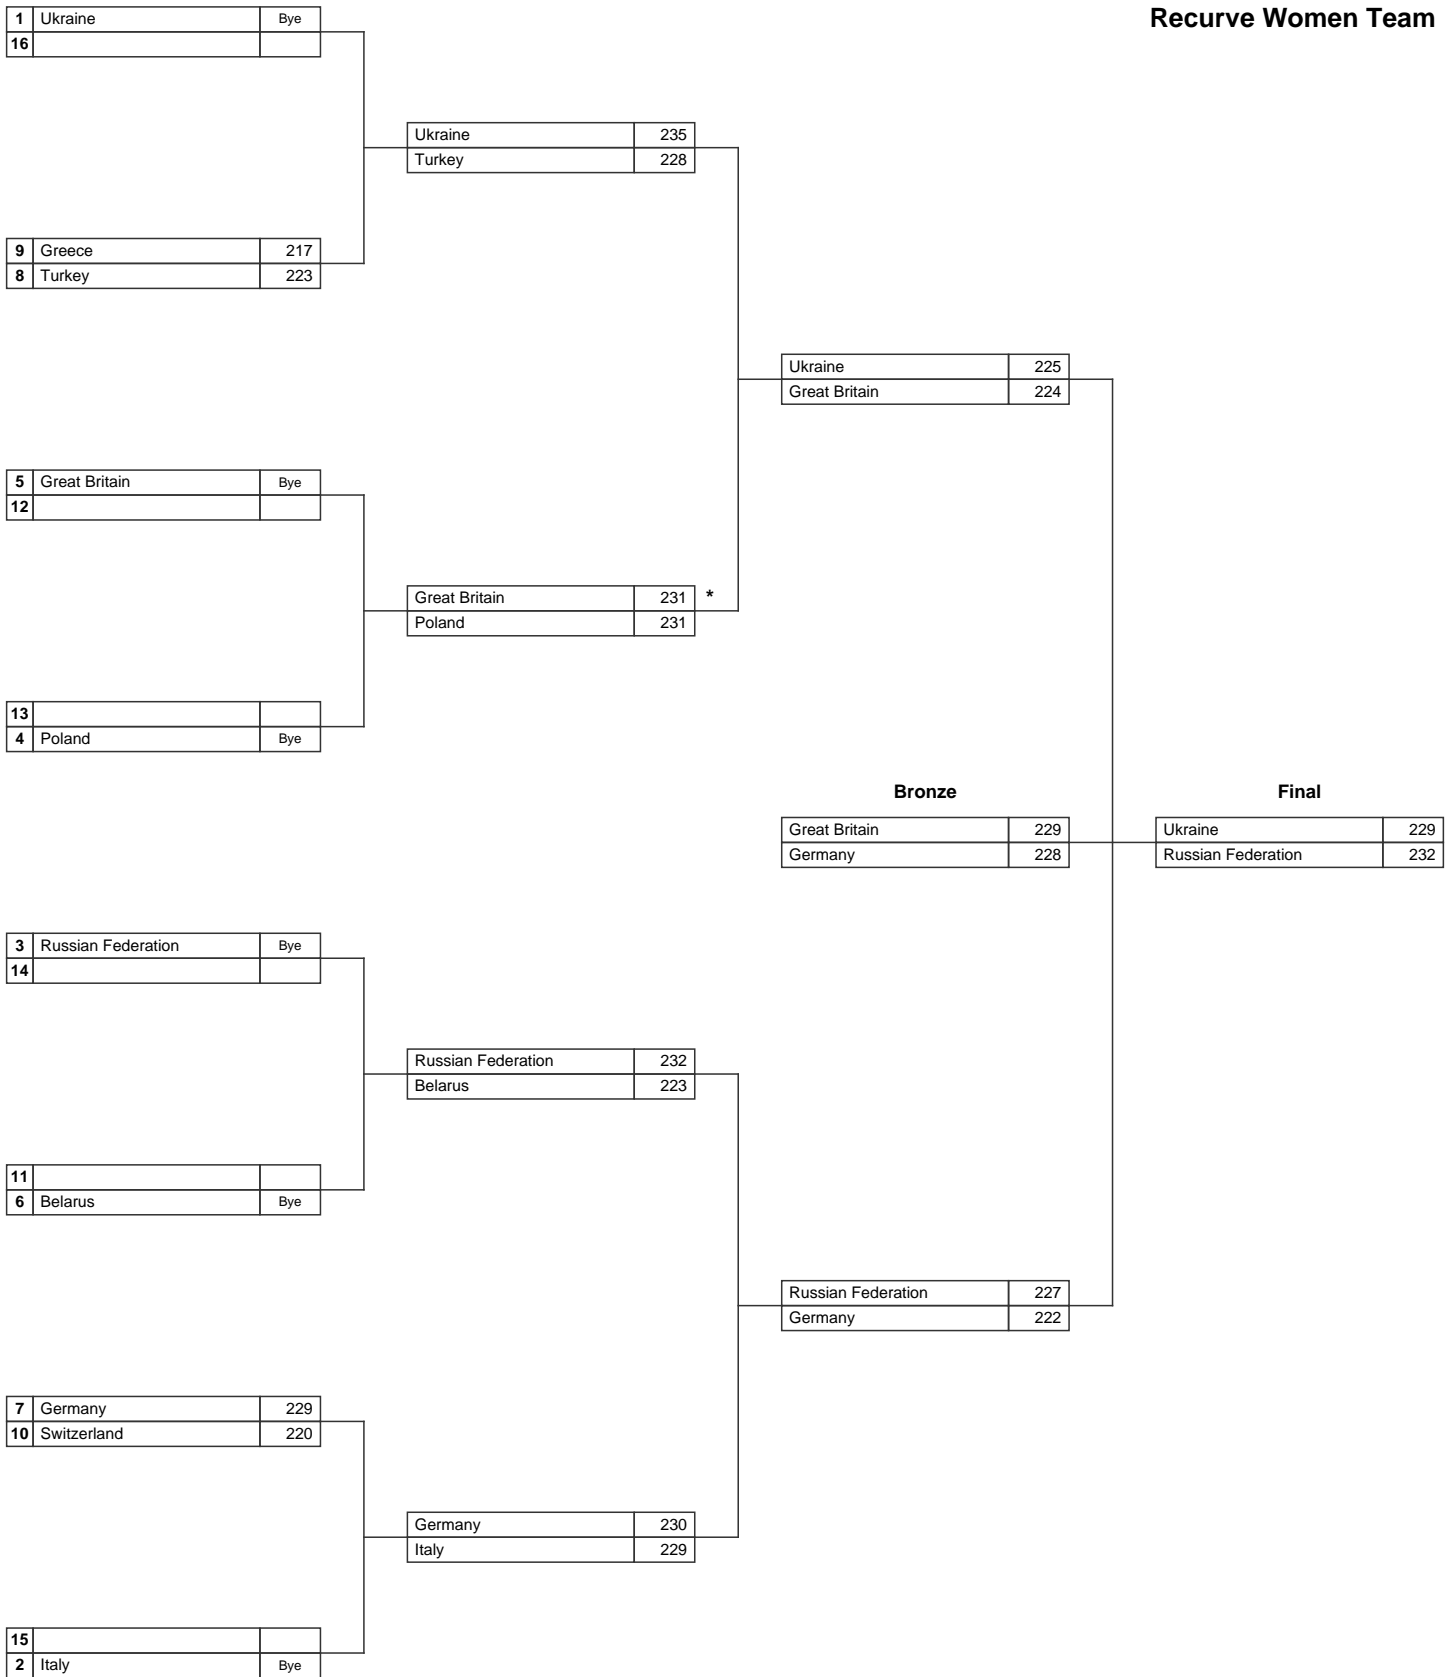

XI European and Mediterranean Indoor Archery Championship

European and Mediterranean Archery Union (EMAU)
Torino (Italy), From 03-03-2008 to 08-03-2008

Recurve Women Team