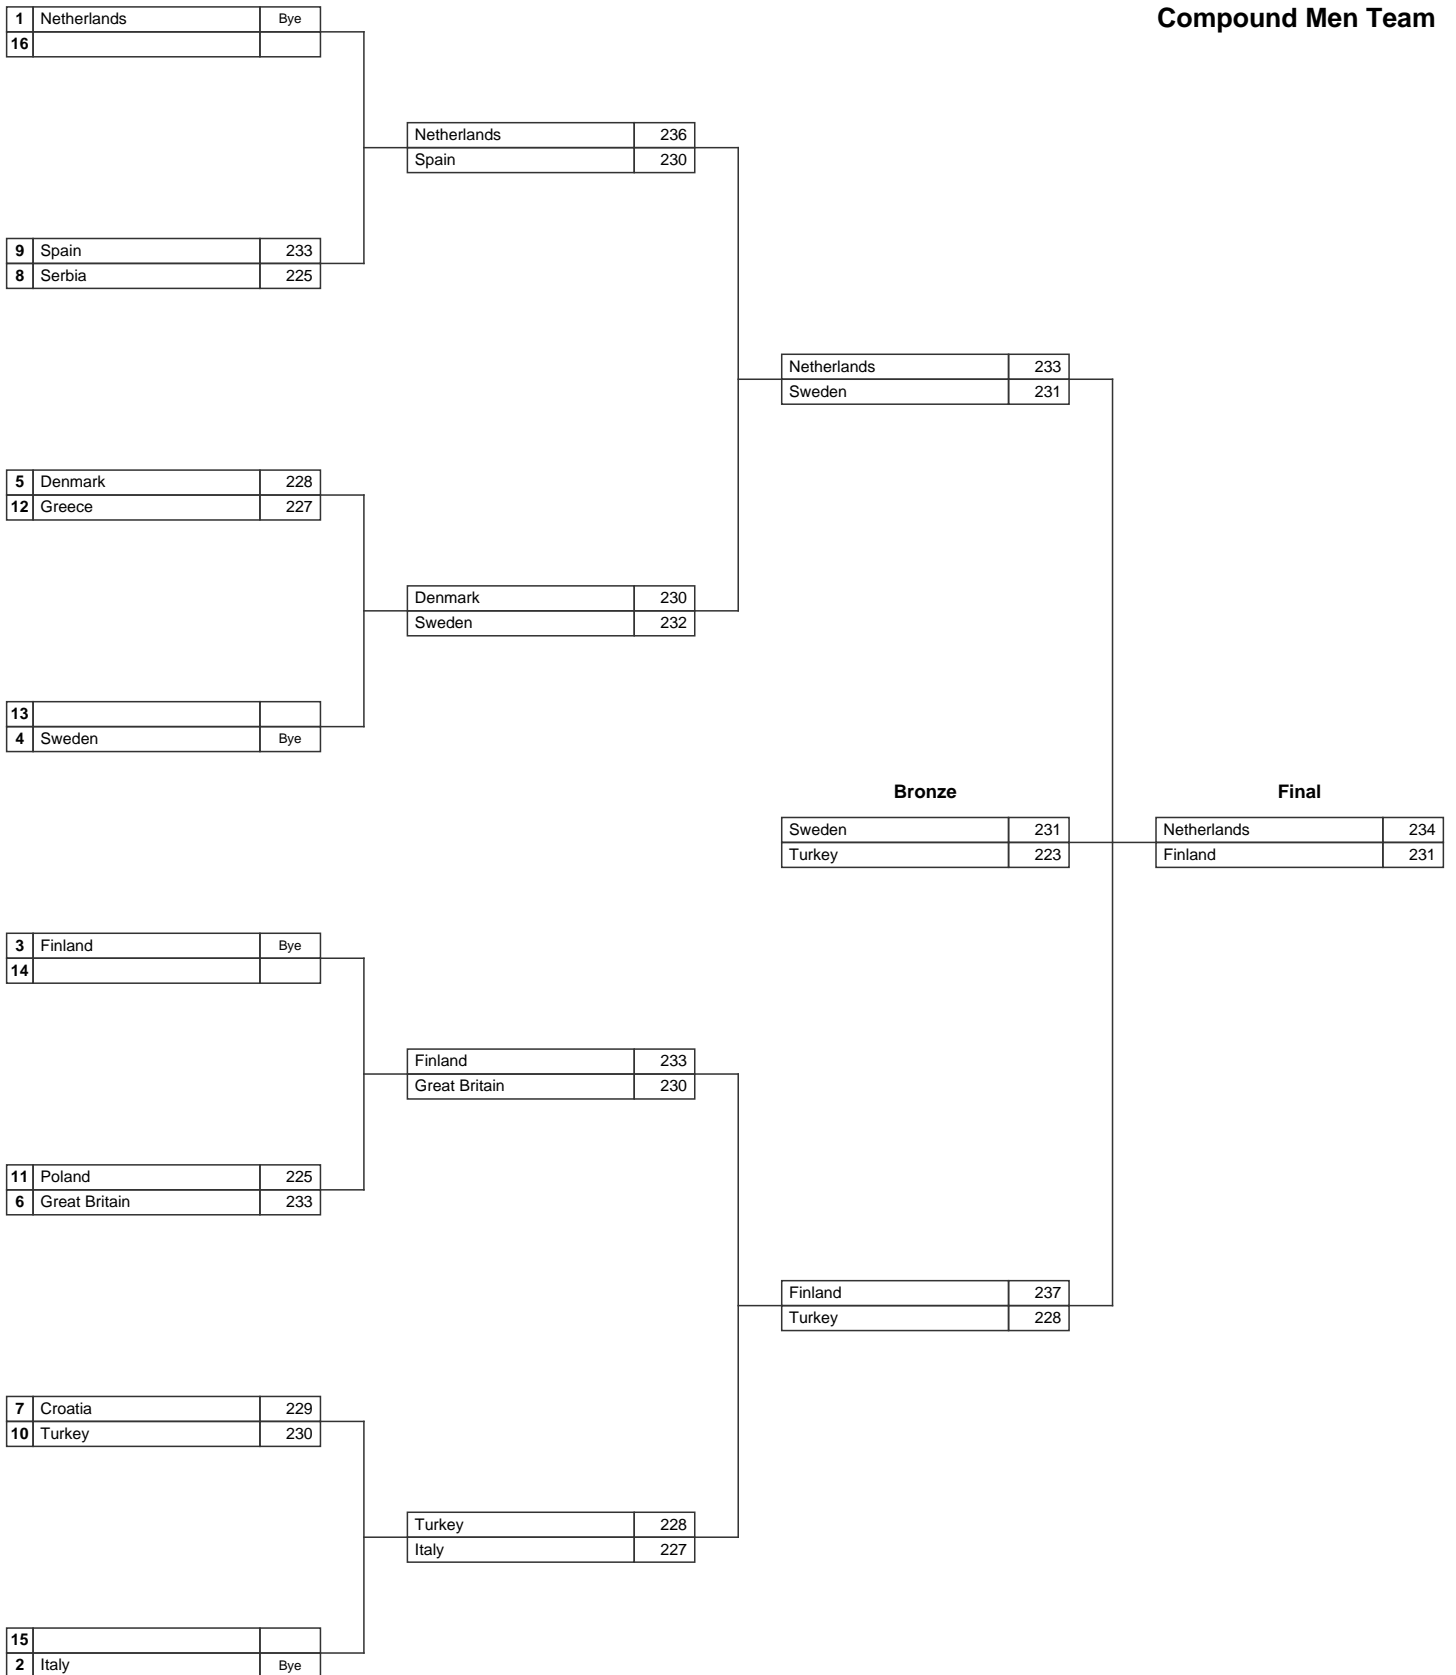

XI European and Mediterranean Indoor Archery Championship

European and Mediterranean Archery Union (EMAU)
Torino (Italy), From 03-03-2008 to 08-03-2008

Compound Men Team