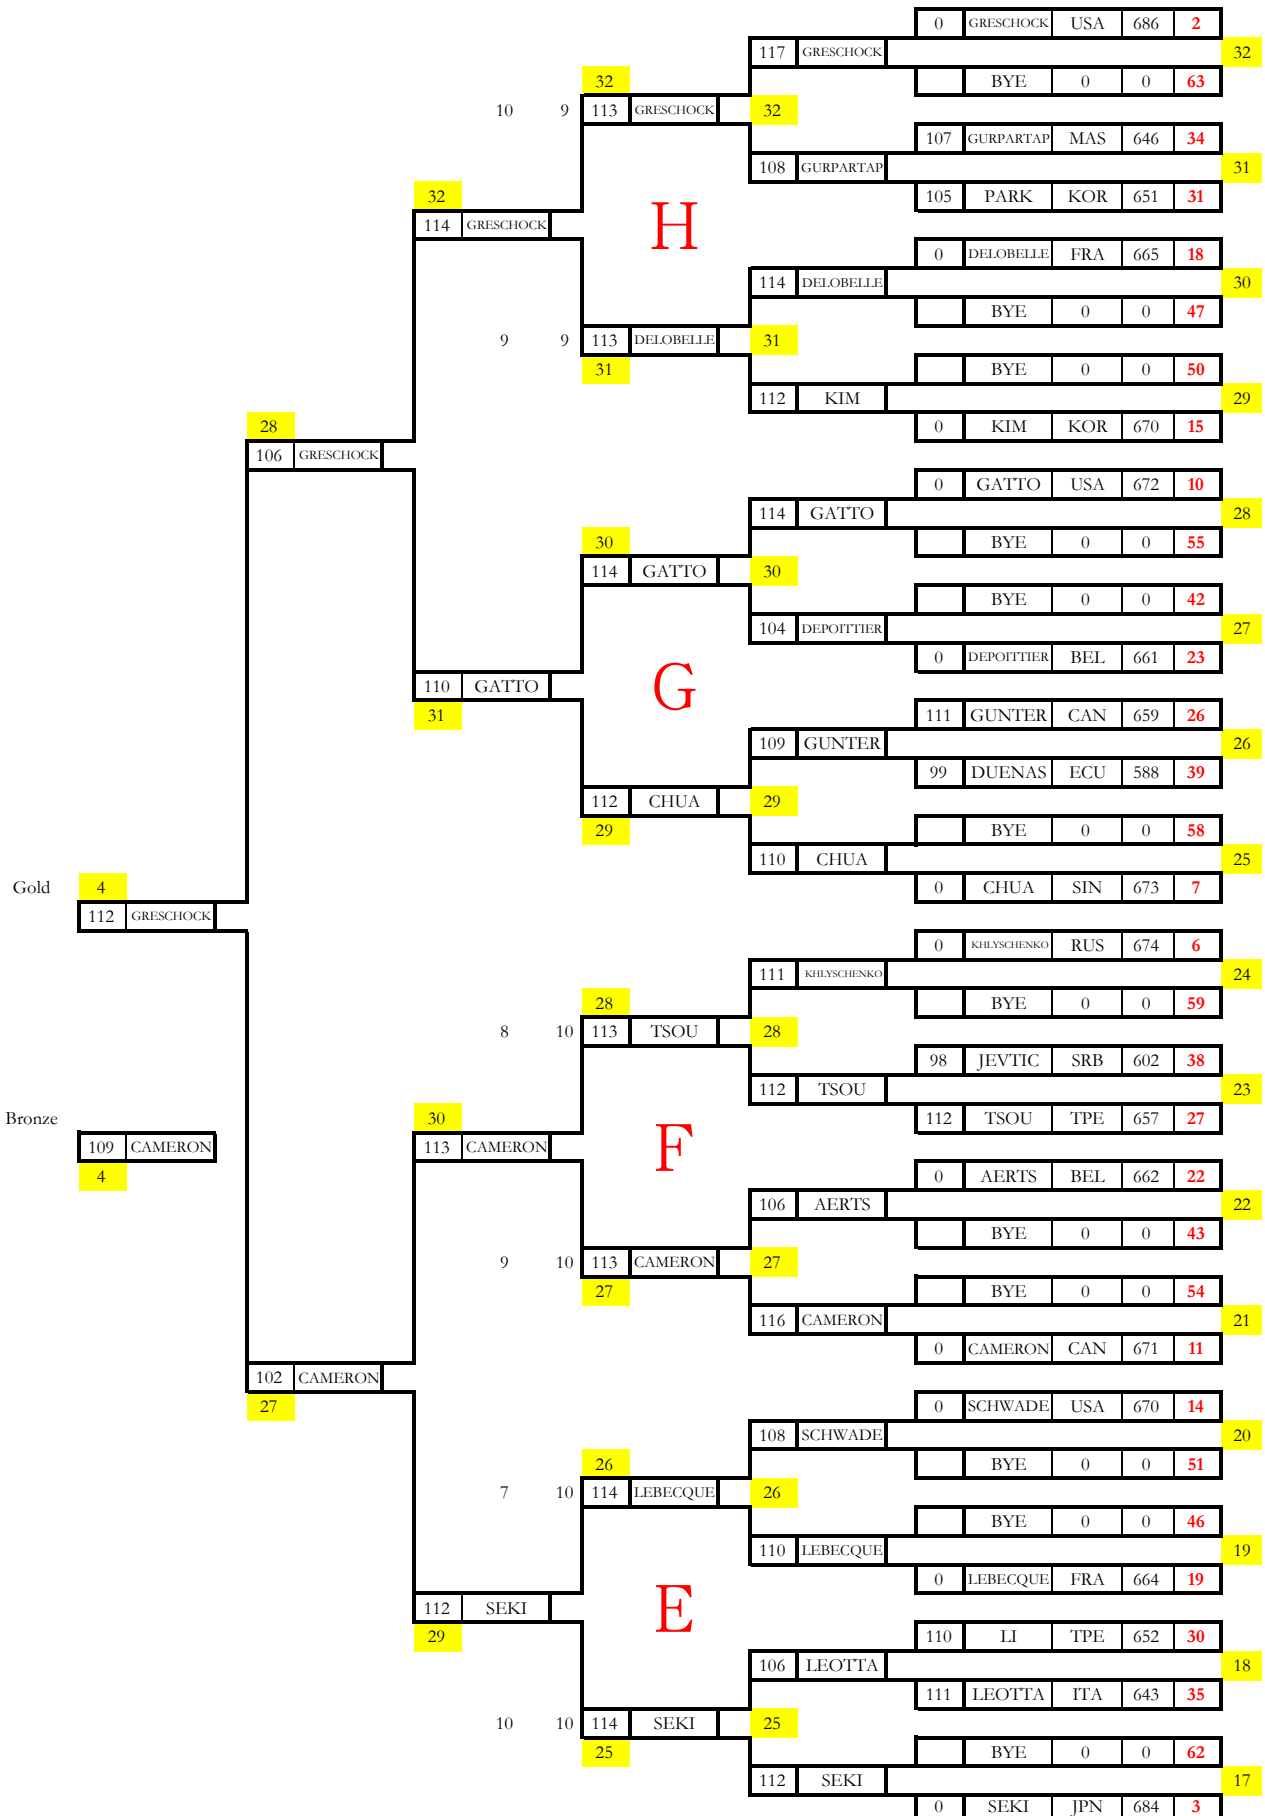

7th World University Archery Championship 2008
Compound Men