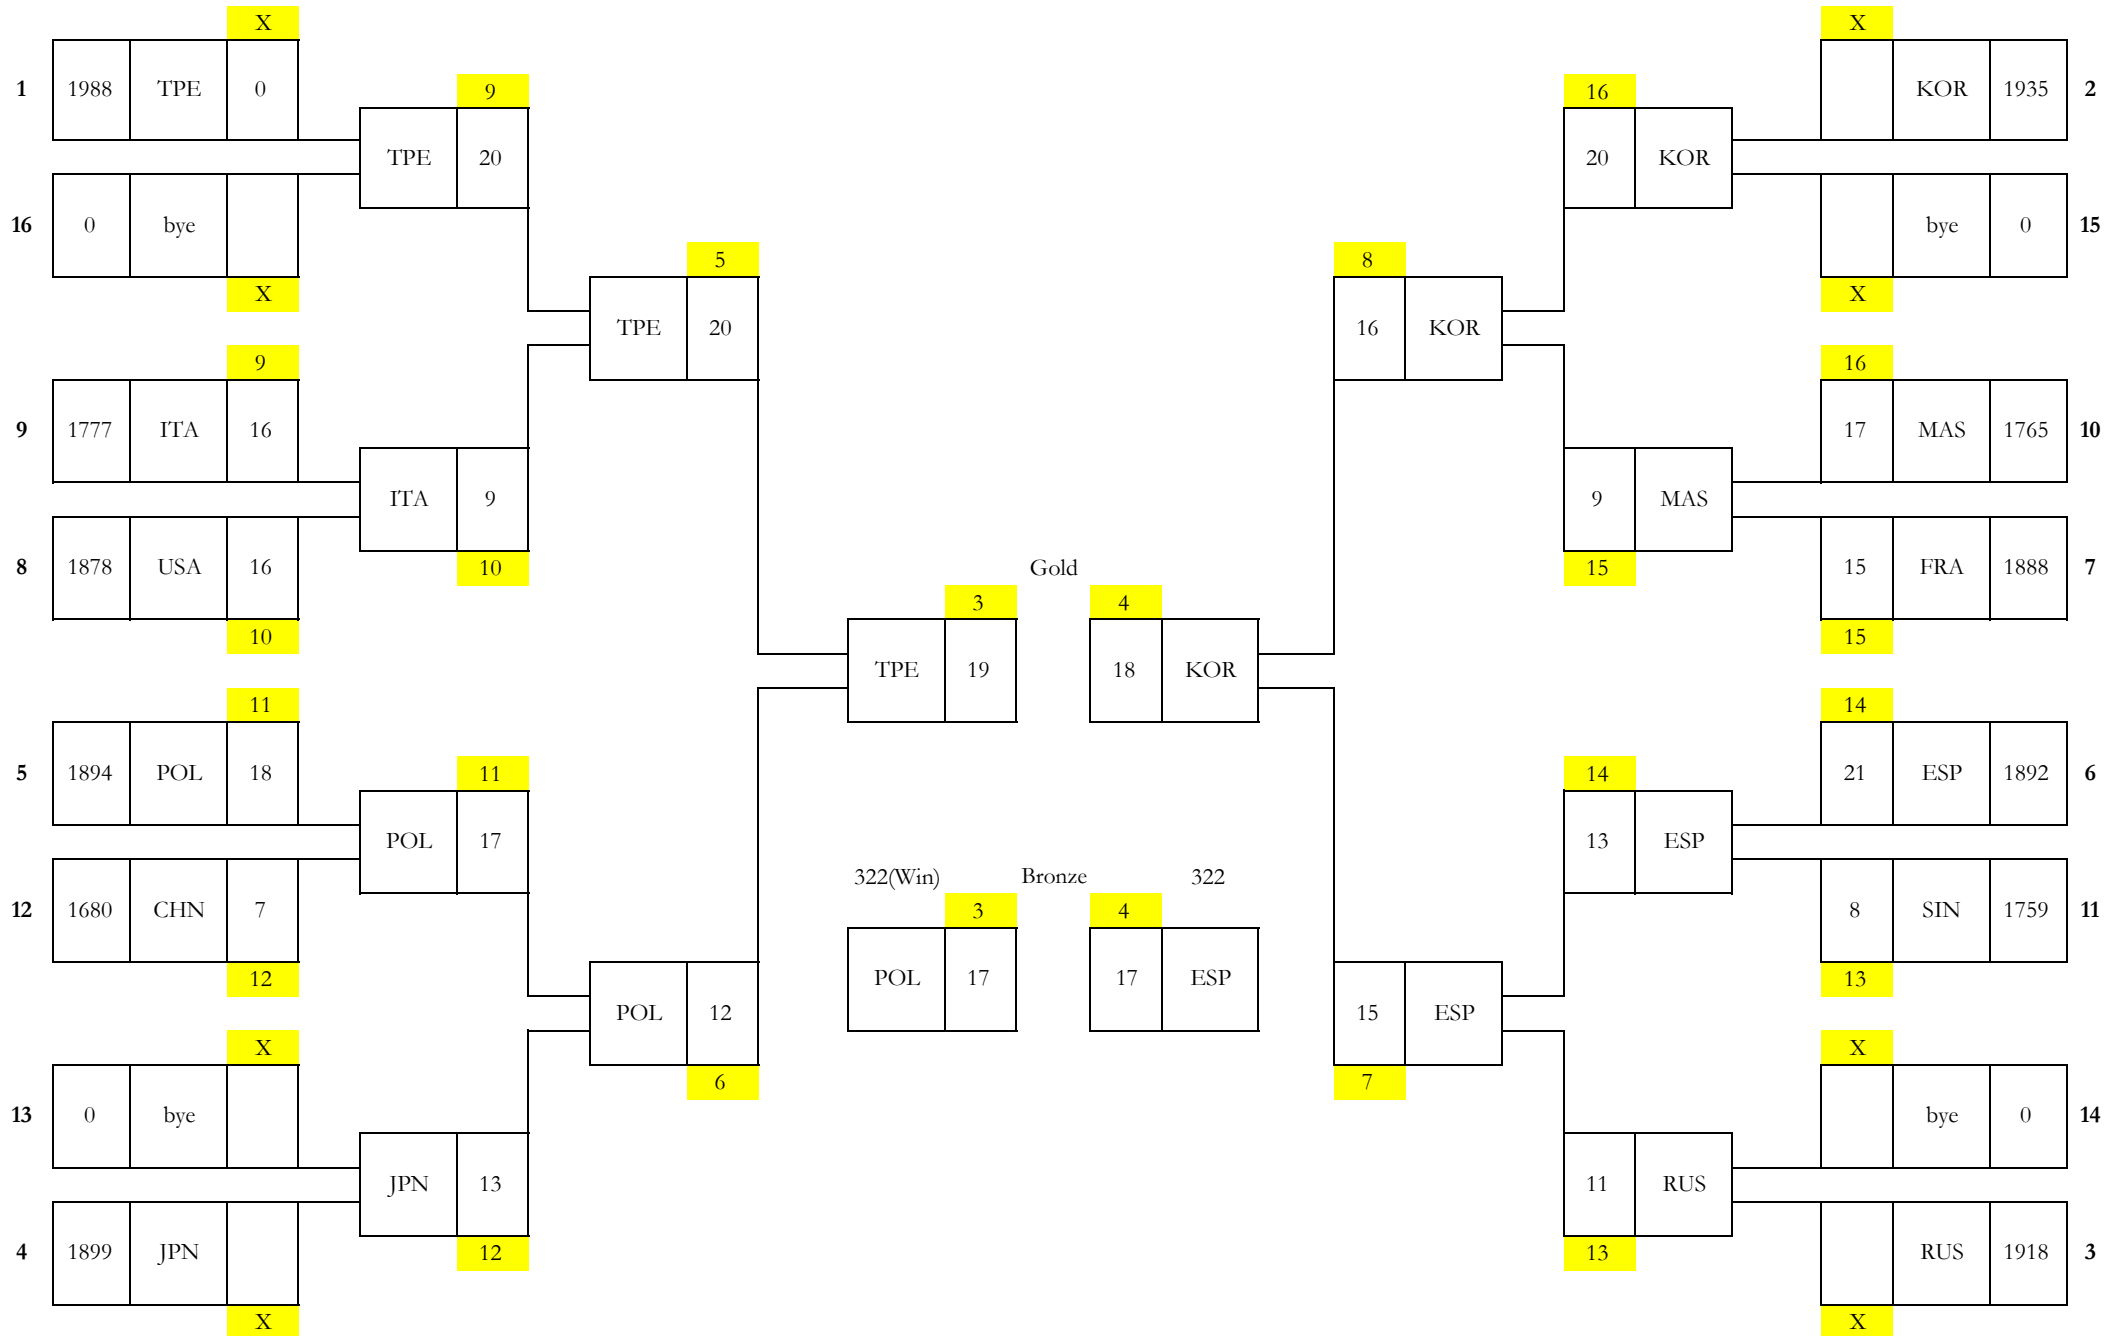

7th World University Archery Championship 2008
Recurve Women

7th World University Archery Championship 2008
 Recurve - Mixed Team

7th World University Archery Championship 2008

Recurve Men Team

7th World University Archery Championship 2008
Compound Men