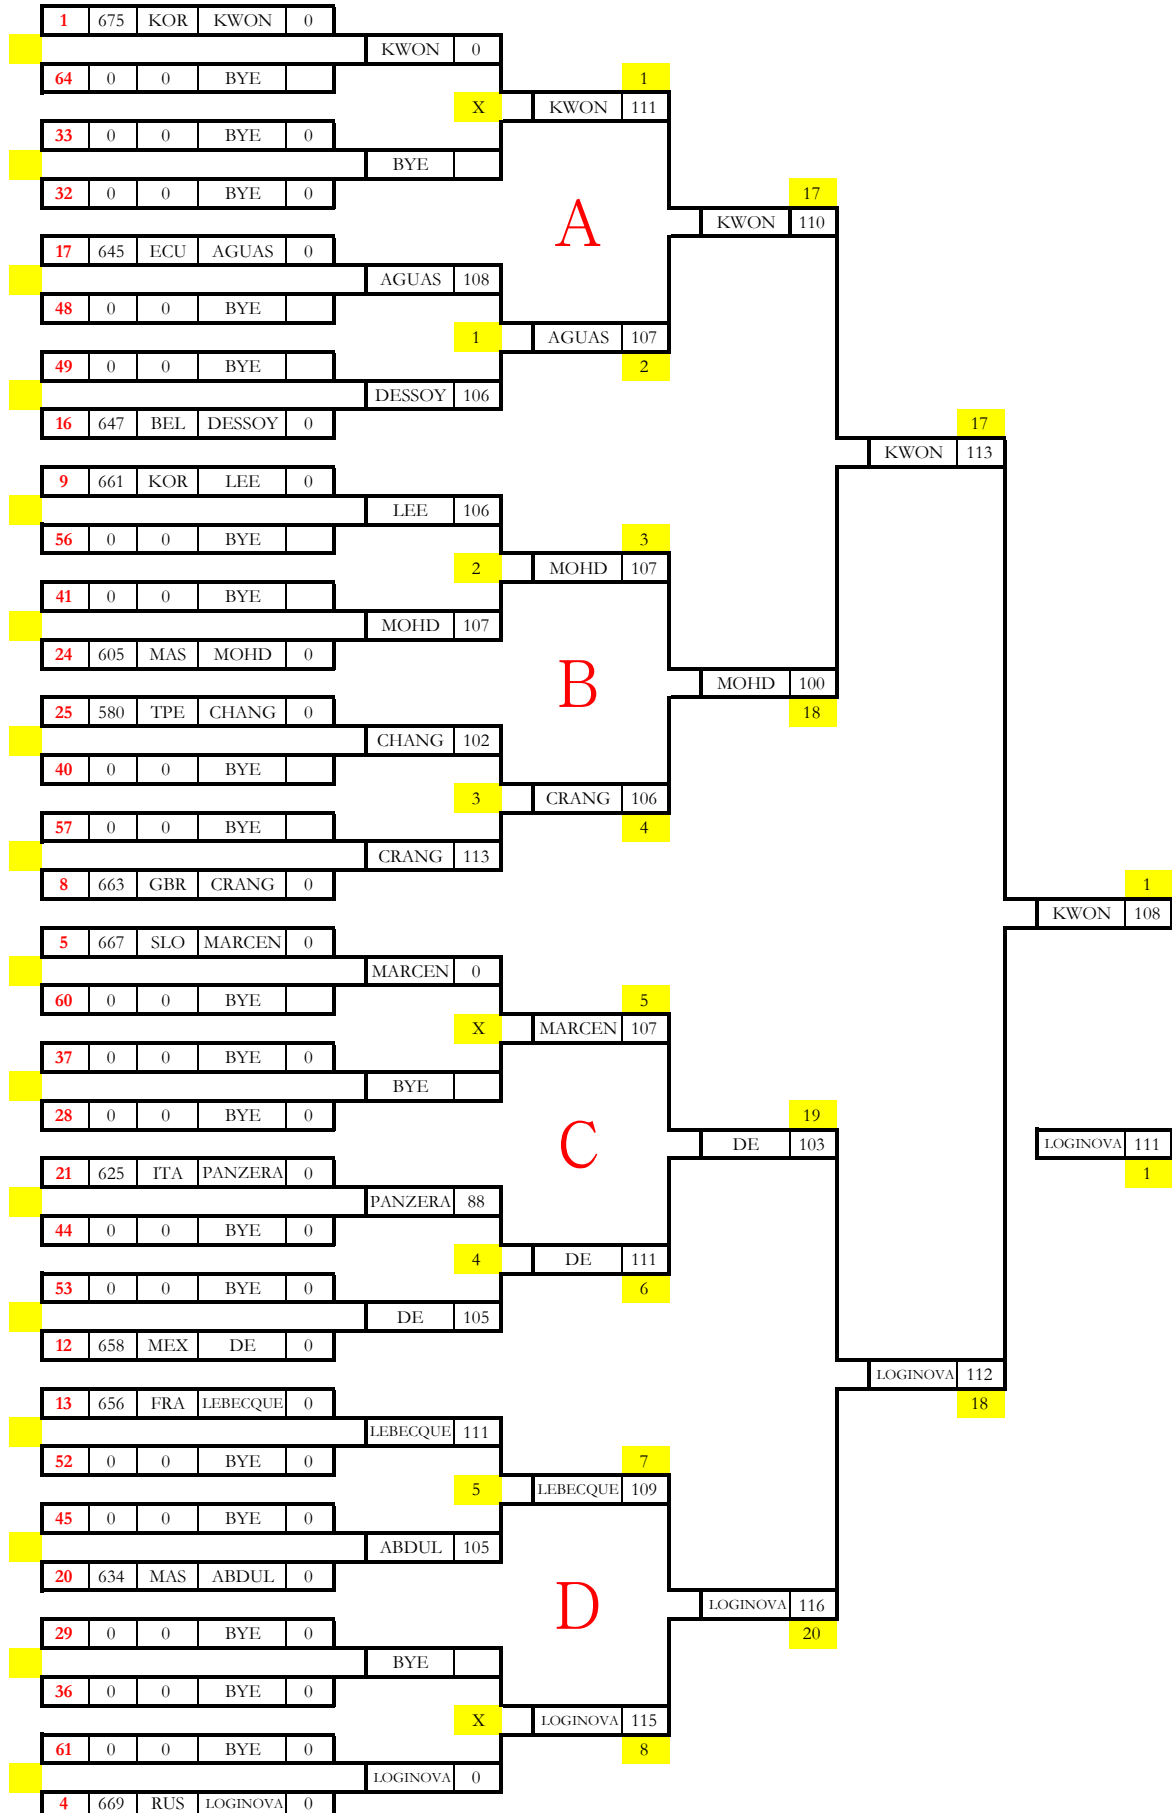

7th World University Archery Championship 2008
Compound Women