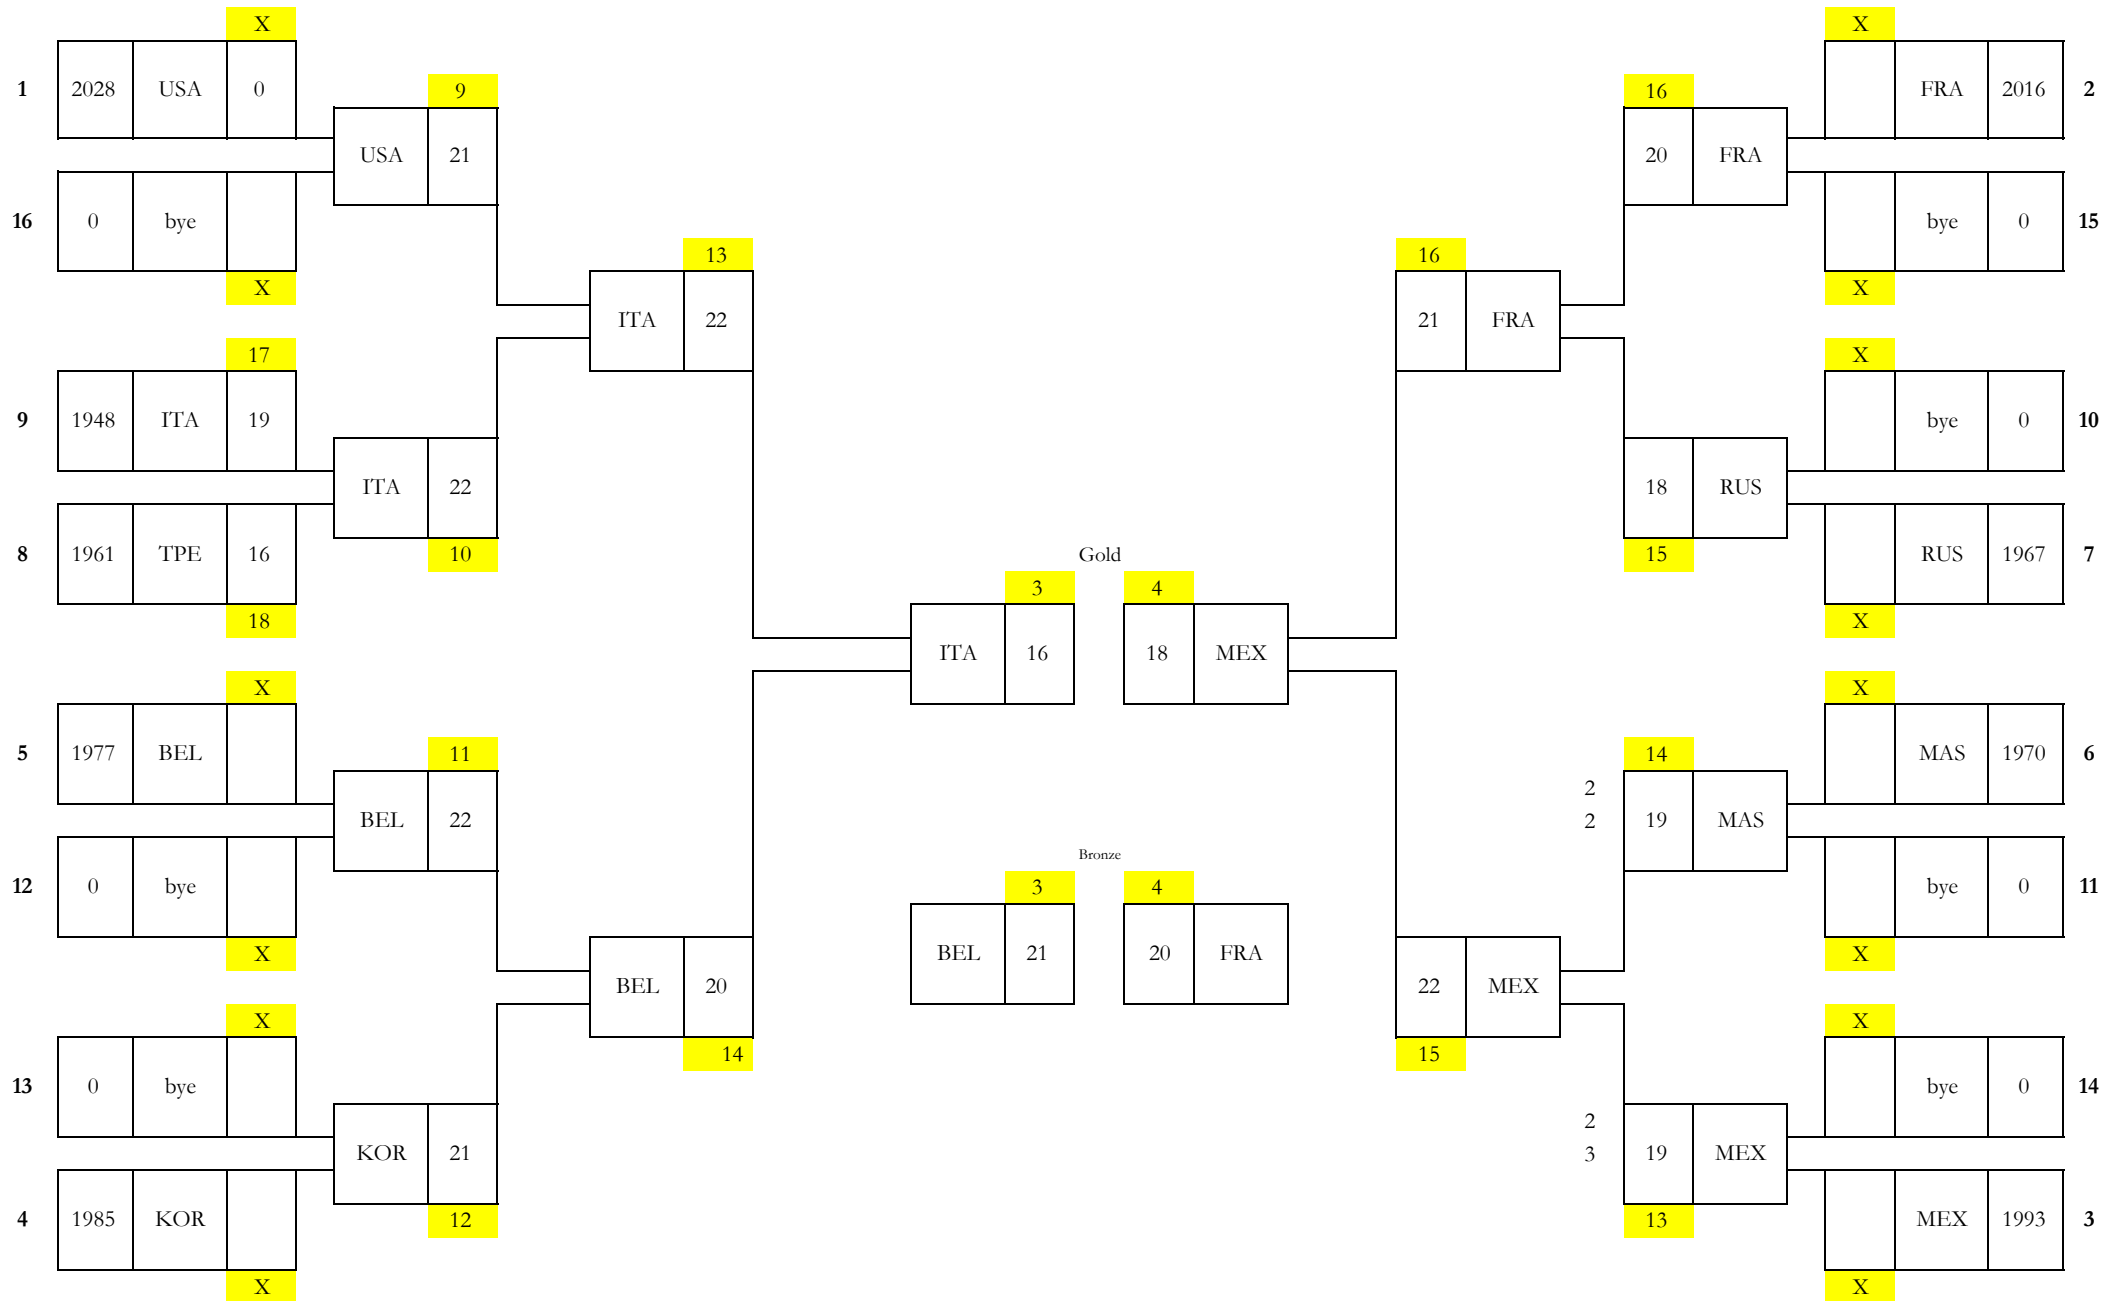

7th World University Archery Championship 2008
Compound Men Team