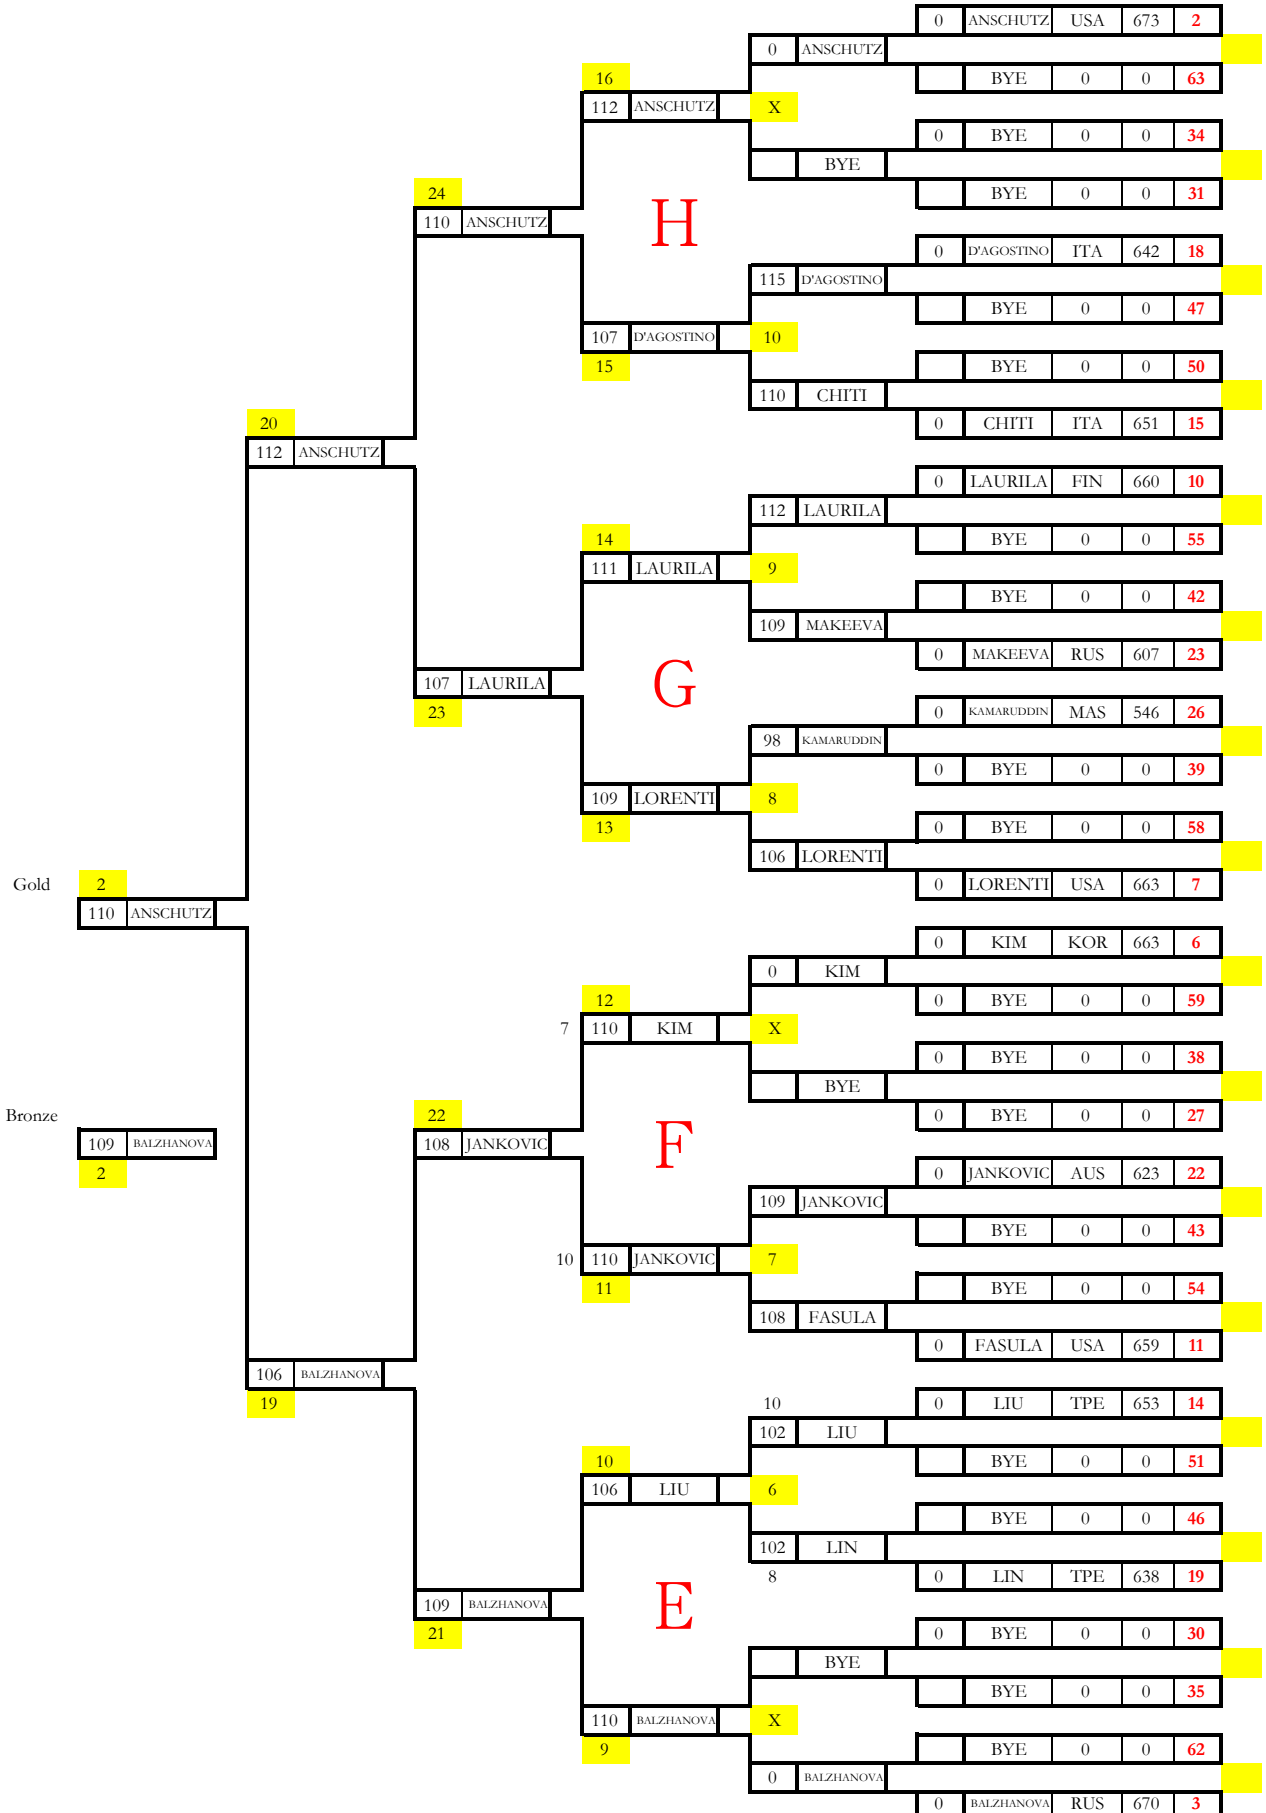

7th World University Archery Championship 2008
Compound Women