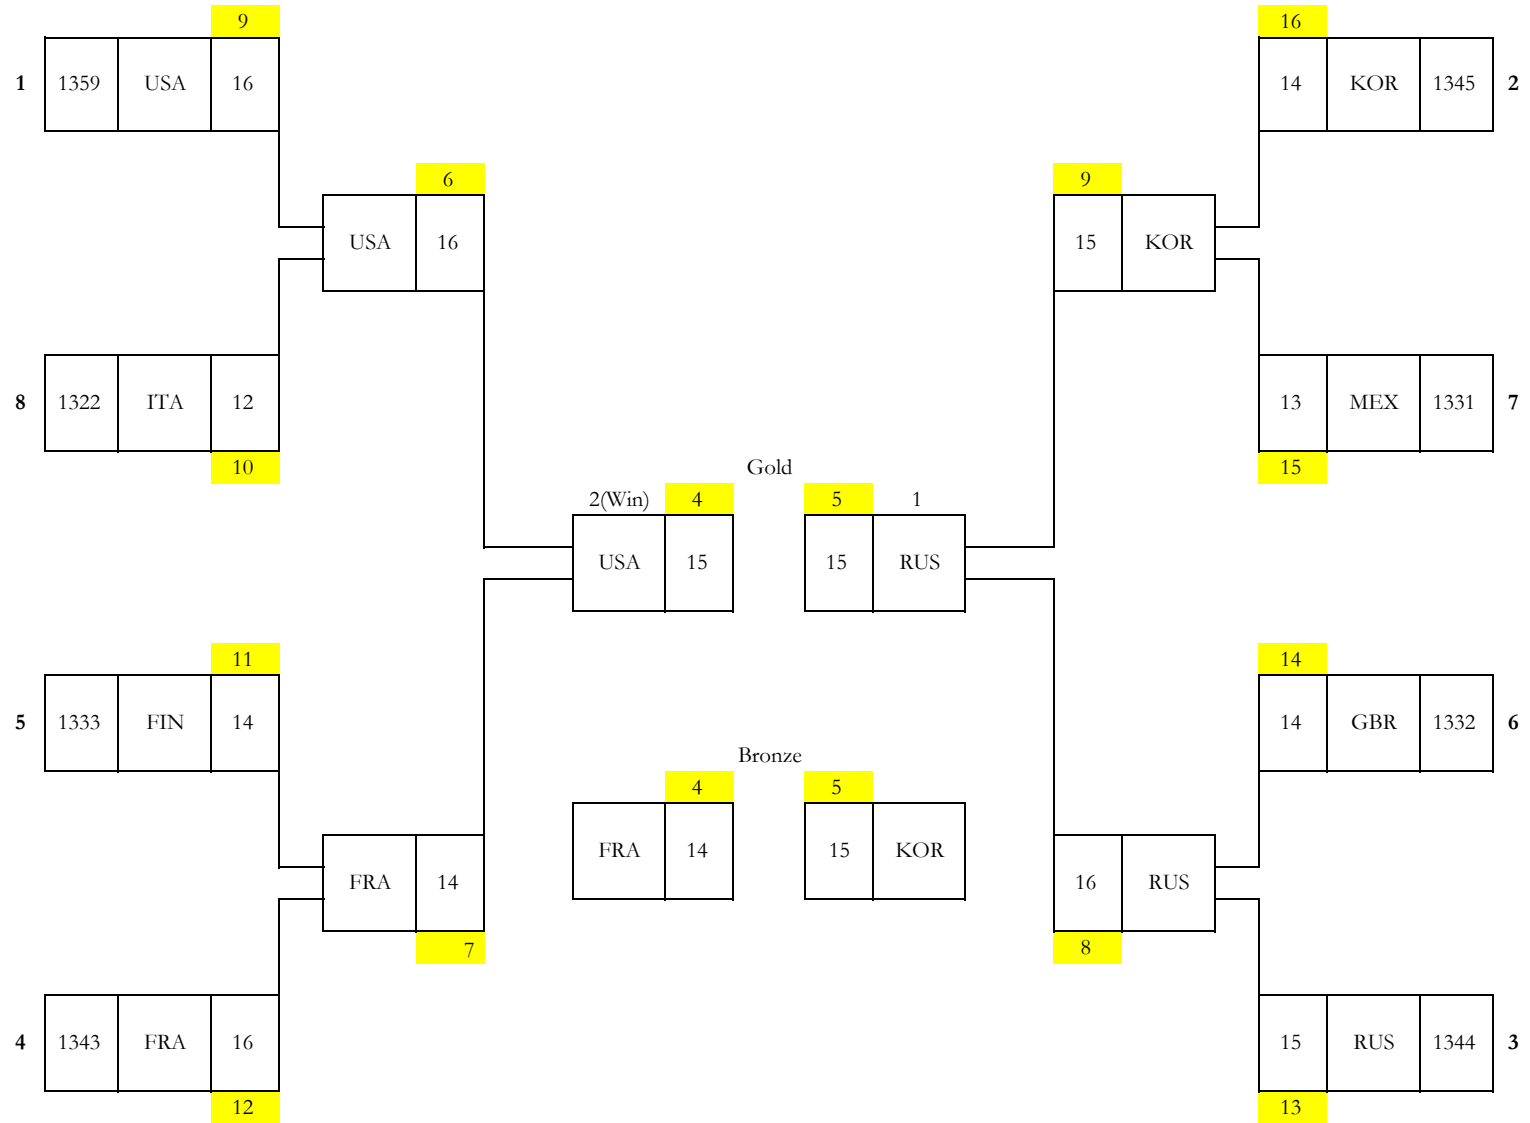

7th World University Archery Championship 2008
Compound - Mixed Team