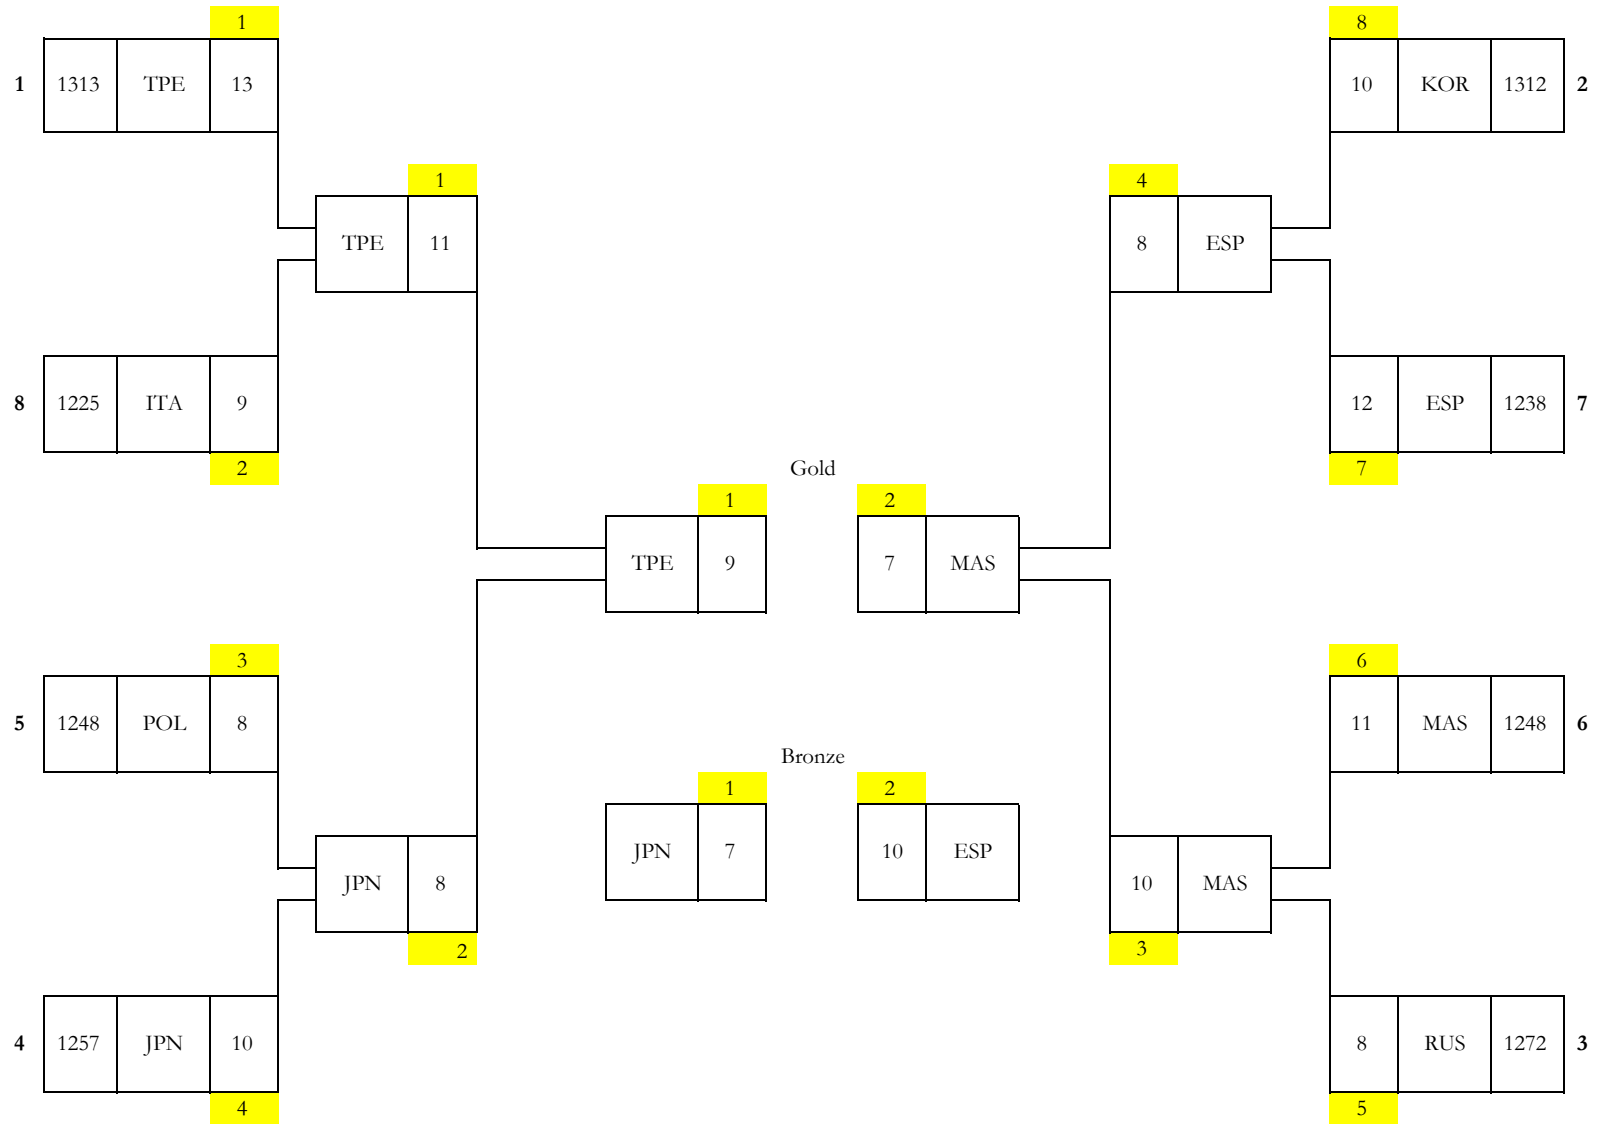

7th World University Archery Championship 2008
Recurve - Mixed Team