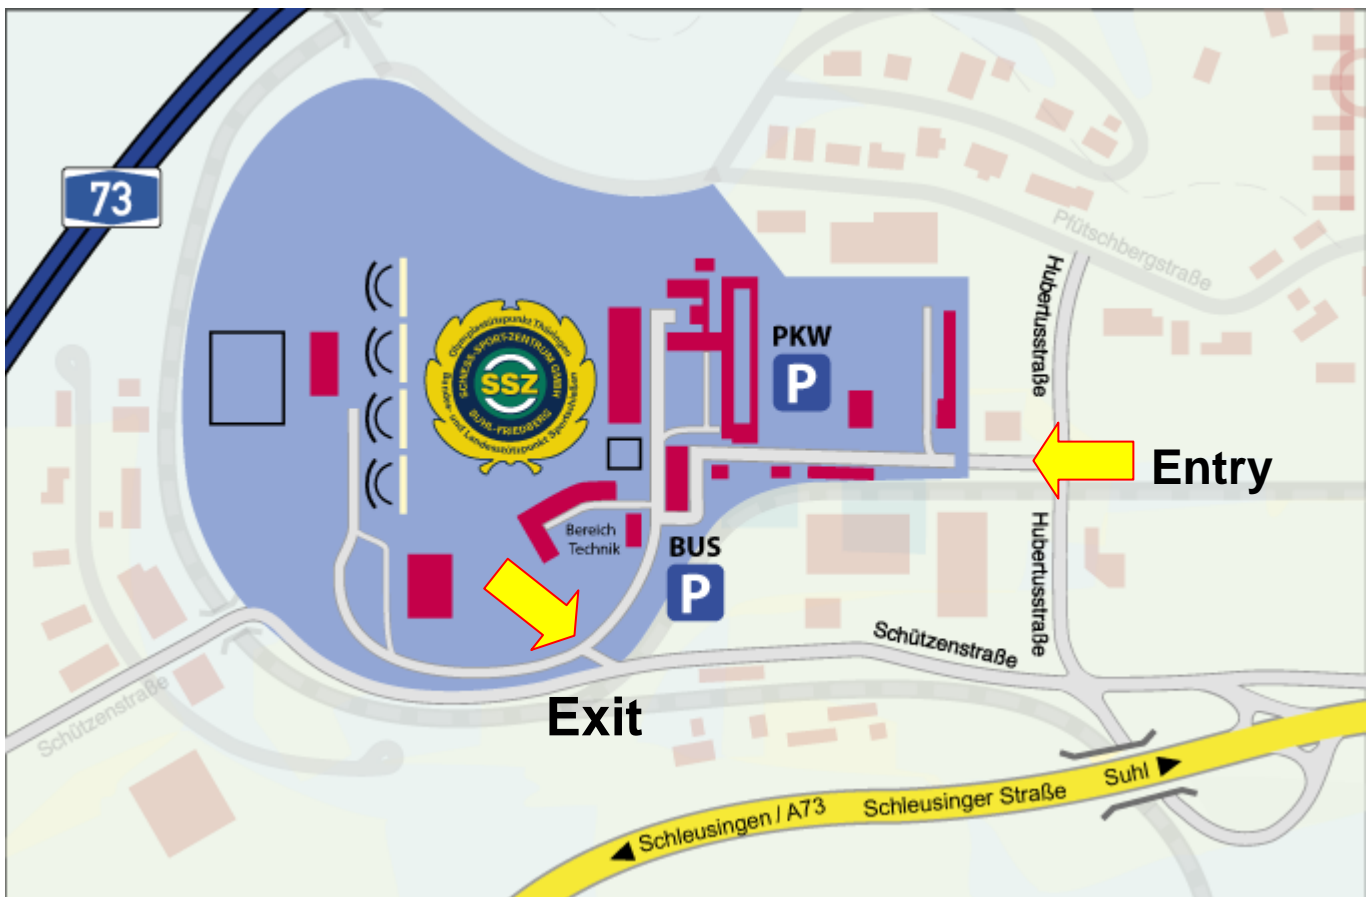

One-way Shooting Center Suhl

There is a one-way road installed on the area of the Shooting Center Suhl. Please make sure you follow the one-way road on the whole area!

We highly appreciate and recommend you to use the official shuttle service from the official hotels!

Please notice that the entry driveway is located at BMW Autosalon Suhl in Hubertusstraße and the exit at the Shooting Center Suhl main entry.

PLEASE NOTE:

Entry via Hubertusstraße – Exit via Schützenstraße